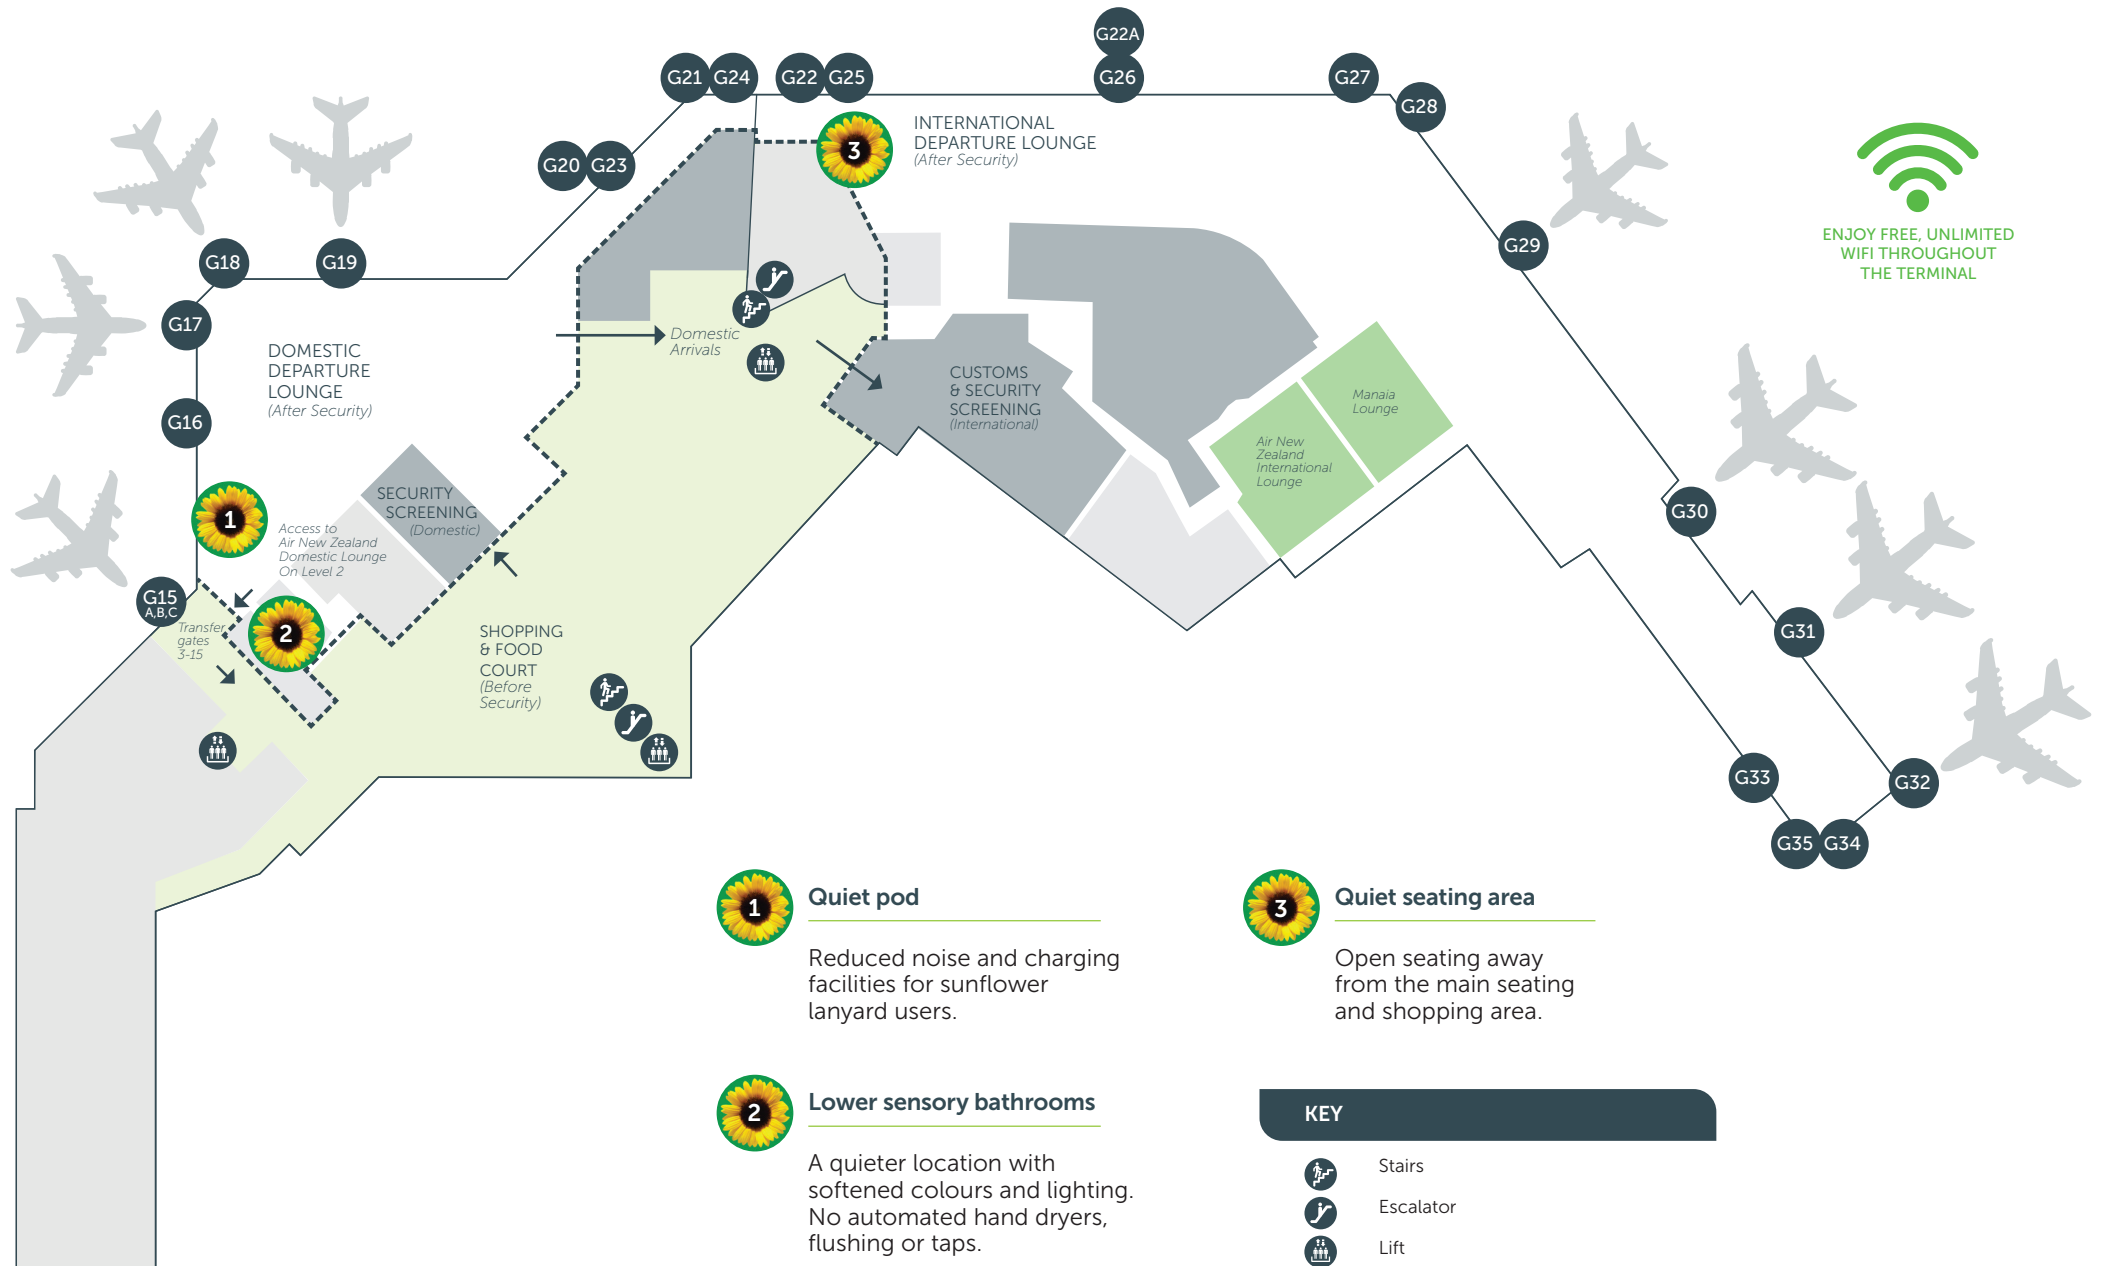

FIRST FLOOR SUNFLOWER LANYARD FACILITIES

ENJOY FREE, UNLIMITED
WIFI THROUGHOUT
THE TERMINAL

1 Quiet pod

Reduced noise and charging facilities for sunflower lanyard users.

2 Lower sensory bathrooms

A quieter location with softened colours and lighting. No automated hand dryers, flushing or taps.

3 Quiet seating area

Open seating away from the main seating and shopping area.

KEY

-  Stairs
-  Escalator
-  Lift
-  Gates
-  Security Border